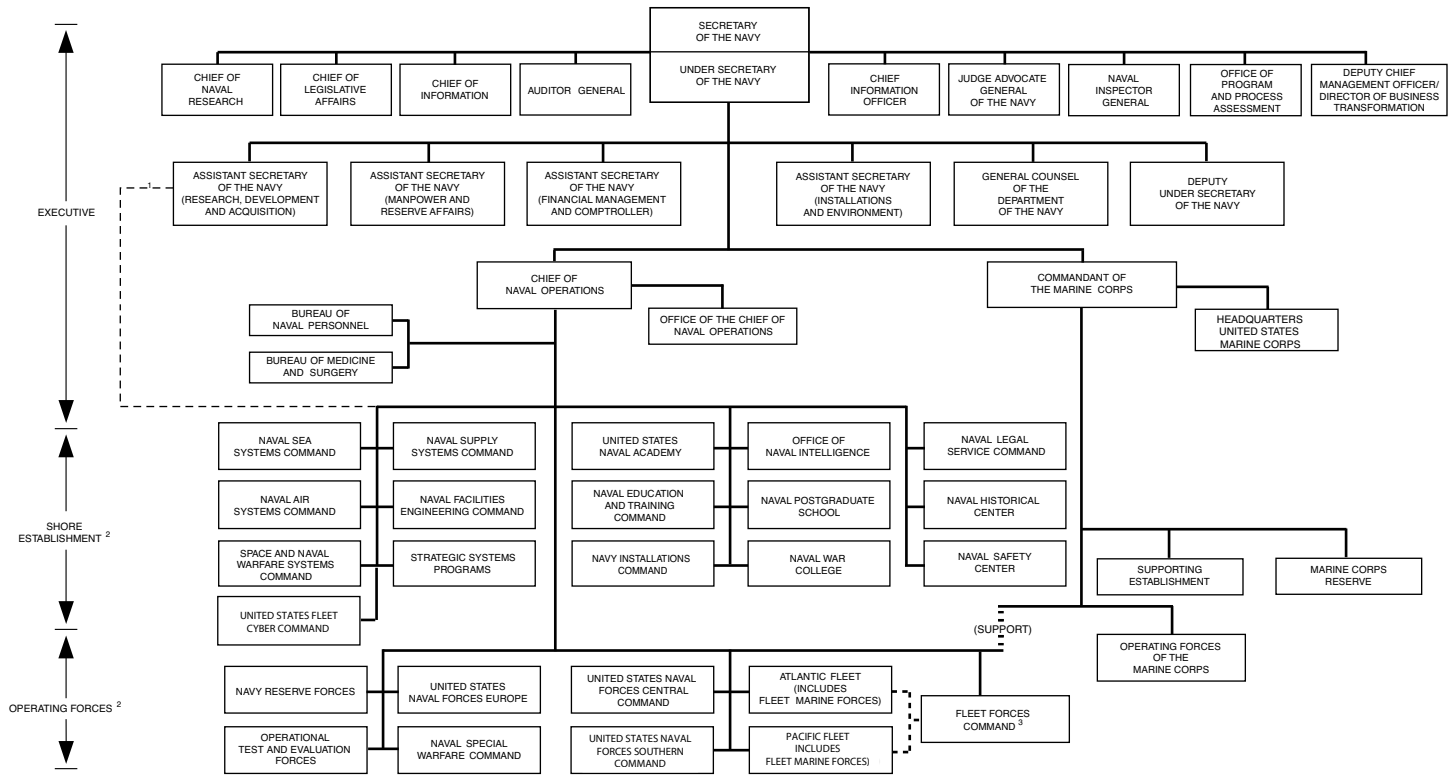

DEPARTMENT OF THE NAVY

¹ Systems commands and SSP report to ASN (RDA) for acquisition matters only.
² Also includes other Echelon 2 commands and subordinate activities under the command or supervision of the designated organizations.
³ For Interdeployment Training Cycle purposes. Commander, Fleet Forms Command Controls LANFLT and PACFLT assets.